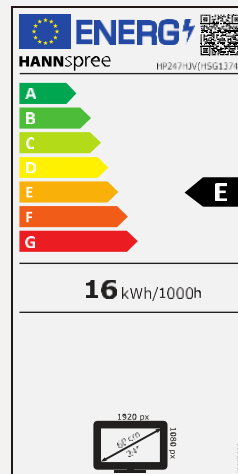

### ERGONOMIC FEATURES

Height  
Adjust.  
Stand

Pivot

Tilt

Swivel

Display Size	59,94 cm / 23.6" Diagonal
Panel Type	TFT – LED Backlight VA Panel (*)
Aspect Ratio	16:9
Resolution (H x V)	1920 x 1080 Full HD
Brightness	250cd/m <sup>2</sup>
Contrast (Typ.)	1.000:1 (Typical)
Contrast (Active)	80.000.000:1 (Active)
Viewing Angle L/R; U/D	178° H / 178° V (CR >10)
Response Time	8 msec (OD)
Pixel Pitch	0,2715 (H) x 0,2715 (V) mm
Panel Surface	Anti-Glare
Display Colors	16.7M Colors
Horizontal Frequency	24 ~ 83 kHz
Vertical Frequency	55 ~ 76 Hz
Max Display Frequency	1920 x 1080 @ 60Hz
Input 1	D-Sub (VGA)
Input 2	DVI-D (with HDCP)
Input 3	HDMI (Ver. 1.4)
Speakers	2W x 2, Earphone Audio Output
Power Consumption	On: 16W; Stand-by: 0,2W; Off: 0,2W
AC Power Range	AC 100 ~ 240 Volt; 50 ~ 60 Hz
Product Dimensions	547,6 x 224,8 x 509,2 mm (W x D x H)
Packing Dimensions	660 x 182 x 392 mm (W x D x H)
Net / Gross Weight	4,9 Kg / 6,5 Kg (±0,3Kg)
Bezel & Color Plan	Front Bezel, Rear Cover, Arm : Black Texture Base: half glossy

VESA Mounting	100 x 100 mm
Monitor Stand	Height Adjustable Stand (130mm)
Tilt / Kensington Lock	-2° ~ -5° / 21,5° +/- 1,5° / Yes
Pivot / Swivel	Yes / Left: 170° - Right: 170°
Controls	Menu, Bri (+), Vol (-), Input / Enter, Power
Color	Warm, Nature, Cool, User Mode
Preset Mode	Standard, Game, Cinema, Scenery, Text Modes
On Screen Display	9 OSD Languages
Flicker Free	Yes
Accessory	Power Cable; HDMI Cable; Warranty Card; Quick Start Guide

Supplier's Name	HANNspree
Model Name	HP247HJV
Energy efficiency class for standard Dynamic Range (SDR)	E
Annual Energy Power Consumption (kWh/1000h)	16 kWh/1000h
On mode power demand for Standard Dynamic Range (SDR)	16 W
Off mode power demand (W)	0,2 W
Standby mode power demand (W)	0,2 W
Screen Diagonal (cm / inches)	60cm / 23.6"
Resolution	1920 x 1080