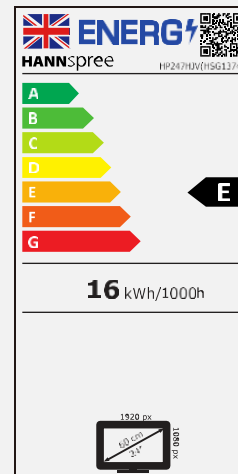

### SIZE, RESOLUTION

23.6" 59,94 cm  
16:9 Aspect Ratio

Full HD  
1920 x 1080

### ERGONOMIC FEATURES

Height  
Adjust.  
Stand

Pivot

Tilt

Swivel

Display Size	59,94 cm / 23.6" Diagonal
Panel Type	TFT – LED Backlight VA Panel (*)
Aspect Ratio	16:9
Resolution (H x V)	1920 x 1080 Full HD
Brightness	250cd/m <sup>2</sup>
Contrast (Typ.)	1.000:1 (Typical)
Contrast (Active)	80.000.000:1 (Active)
Viewing Angle L/R; U/D	178° H / 178° V (CR >10)
Response Time	8 msec (OD)
Pixel Pitch	0,2715 (H) x 0,2715 (V) mm
Panel Surface	Anti-Glare
Display Colors	16.7M Colors
Horizontal Frequency	24 ~ 83 kHz
Vertical Frequency	55 ~ 76 Hz
Max Display Frequency	1920 x 1080 @ 60Hz
Input 1	D-Sub (VGA)
Input 2	DVI-D (with HDCP)
Input 3	HDMI (Ver. 1.4)
Speakers	2W x 2, Earphone Audio Output
Power Consumption	On: 16W; Stand-by: 0,2W; Off: 0,2W
AC Power Range	AC 100 ~ 240 Volt; 50 ~ 60 Hz
Product Dimensions	547,6 x 224,8 x 509,2 mm (W x D x H)
Packing Dimensions	660 x 182 x 392 mm (W x D x H)
Net / Gross Weight	4,9 Kg / 6,5 Kg (±0,3Kg)
Bezel & Color Plan	Front Bezel, Rear Cover, Arm : Black Texture Base: half glossy

VESA Mounting	100 x 100 mm
Monitor Stand	Height Adjustable Stand (130mm)
Tilt / Kensington Lock	-2° ~ -5° / 21,5° +/- 1,5° / Yes
Pivot / Swivel	Yes / Left: 170° - Right: 170°
Controls	Menu, Bri (+), Vol (-), Input / Enter, Power
Color	Warm, Nature, Cool, User Mode
Preset Mode	Standard, Game, Cinema, Scenery, Text Modes
On Screen Display	9 OSD Languages
Flicker Free	Yes
Accessory	Power Cable; HDMI Cable; Warranty Card; Quick Start Guide

Supplier's Name	HANNspree
Model Name	HP247HJV
Energy efficiency class for standard Dynamic Range (SDR)	E
Annual Energy Power Consumption (kWh/1000h)	16 kWh/1000h
On mode power demand for Standard Dynamic Range (SDR)	16 W
Off mode power demand (W)	0,2 W
Standby mode power demand (W)	0,2 W
Screen Diagonal (cm / inches)	60cm / 23.6"
Resolution	1920 x 1080