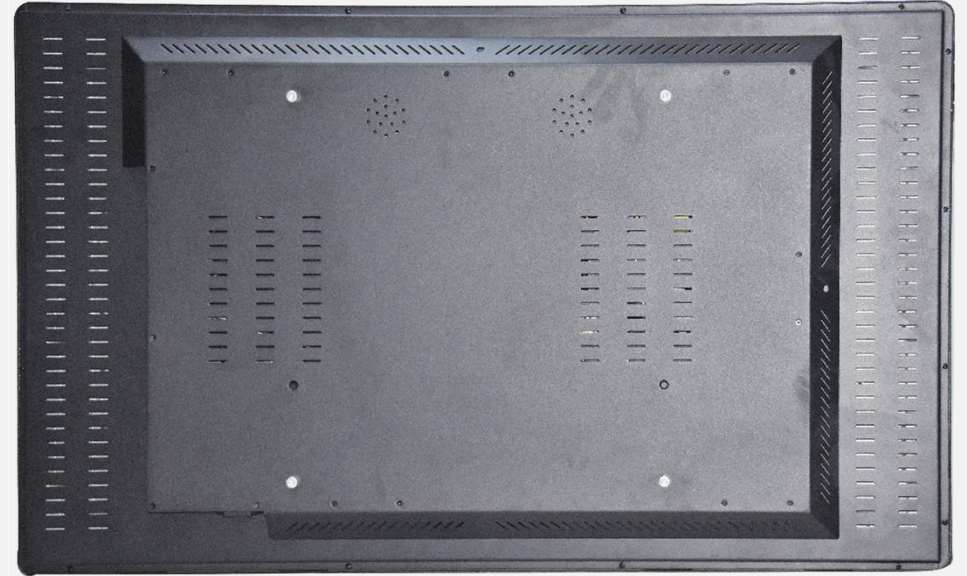

HANNSpree

HO 430 HTB
43" Open Frame Touch Monitor

Experts in **Display**