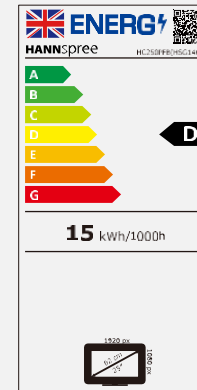

HC 250 PFB

62,2 cm / 24.5" Diagonal
LED Backlight – Format 16:9

- 24,5" 16:9 LED Backlight Monitor
- 1920 x 1080 Full HD Resolution 1080P
- Triple Inputs: Display Port + HDMI + VGA
- Built-In Stereo Speakers
- 3 msec Fast response time
- Frameless Design and Thin Profile
- Tilt and Wall-Mountable (VESA)
- Low Power Consumption
- Multi-Video Modes
- Low Blue Light Mode
- Flicker Free

DESIGN, VESA

Frameless
Design

VESA
Wall-Mountable

OTHER FEATURES

Eco
Friendly

Low Blue
Light
Mode

Tilt

Flicker
Free

Display Size	62,2 cm / 24.5" Diagonal
Panel Type	TFT – LED Backlight TN Panel
Aspect Ratio	16:9
Resolution (H x V)	1920 x 1080 Full HD
Brightness (Typ.)	300cd/m ² (Typical)
Contrast (Typ.)	1.000:1 (Typical)
Contrast (Active)	10.000.000:1 (Active)
Viewing Angle L/R; U/D	170° H – 160° V (CR >10)
Response Time	3 msec (with OD)
Pixel Pitch	0,2832 (H) x 0,2802 (V) mm
Panel Surface	Anti-Glare, Haze level 25%; Hardness Coating 3H
Display Colors	16.7M Colors
Horizontal Frequency	30 ~ 83 kHz
Vertical Frequency	56 ~ 75 Hz
Max Display Frequency	1920 x 1080 @ 60Hz
Input 1	D-Sub (VGA)
Input 2	HDMI 1.4
Input 3 & 4	Display Port 1.2; Audio In
Buil-in Speakers	Yes, 2W x 2; Earphone jack
Power Consumption	On: 15W; Stand-by: 0,5W; Off: 0,3W
Power Range	External PSU DC: 12V – 3A AC 100 ~ 240 Volt; 50 ~ 65 Hz
Product Dimensions	558,9 x 190 x 419,3 mm with stand (W x D x H) 558,9 x 41,4 x 329,1 mm without stand (W x D x H)
Packing Dimensions	615 x 114 x 383 mm (W x D x H)
Net / Gross Weight	3,48 Kg / 4,49 Kg

VESA Mounting	75 x 75 mm
Monitor Stand	Fixed Stand
Tilt / Kensington Lock	-5° ~ 15° (±2°) / Yes
Pivot / Swivel	- / -
Controls	Menu (Enter) / < (Bri) / > (Vol) / Exit (Input) / Power
Color	Normal, Cool, Warm, User Mode
Preset Mode	PC, Movie, Game, ECO Modes
On Screen Display	7 OSD Languages
Other Features	Flicker Free / Low Blue Light Mode
Accessory	External Power Supply; HDMI Cable (1,5m); Warranty Card; Quick Start Guide