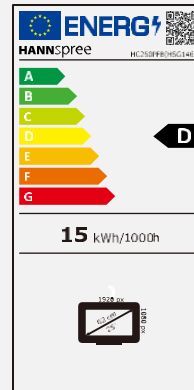

HC 250 PFB

62,2 cm / 24.5" Diagonal
LED Backlight – Format 16:9

- 24,5" 16:9 LED Backlight Monitor
- 1920 x 1080 Full HD Resolution 1080P
- Triple Inputs: Display Port + HDMI + VGA
- Built-In Stereo Speakers
- 3 msec Fast response time
- Frameless Design and Thin Profile
- Tilt and Wall-Mountable (VESA)
- Low Power Consumption
- Multi-Video Modes
- Low Blue Light Mode
- Flicker Free

62,2 cm / 24.5"

Part No.: HC 250 PFB

SIZE, RESOLUTION

24,5"
16:9 Aspect Ratio

Full HD
1920 x 1080

CONNECTIVITY, SPEAKER

VGA
HDMI
DP

Built-In
Stereo Speaker

Display Size	62,2 cm / 24.5" Diagonal
Panel Type	TFT – LED Backlight TN Panel
Aspect Ratio	16:9
Resolution (H x V)	1920 x 1080 Full HD
Brightness (Typ.)	300cd/m ² (Typical)
Contrast (Typ.)	1.000:1 (Typical)
Contrast (Active)	10.000.000:1 (Active)
Viewing Angle L/R; U/D	170° H – 160° V (CR >10)
Response Time	3 msec (with OD)
Pixel Pitch	0,2832 (H) x 0,2802 (V) mm
Panel Surface	Anti-Glare, Haze level 25%; Hardness Coating 3H
Display Colors	16.7M Colors
Horizontal Frequency	30 ~ 83 kHz
Vertical Frequency	56 ~ 75 Hz
Max Display Frequency	1920 x 1080 @ 60Hz
Input 1	D-Sub (VGA)
Input 2	HDMI 1.4
Input 3 & 4	Display Port 1.2; Audio In
Buil-in Speakers	Yes, 2W x 2; Earphone jack
Power Consumption	On: 15W; Stand-by: 0,5W; Off: 0,3W
Power Range	External PSU DC: 12V – 3A AC 100 ~ 240 Volt; 50 ~ 65 Hz
Product Dimensions	558,9 x 190 x 419,3 mm with stand (W x D x H) 558,9 x 41,4 x 329,1 mm without stand (W x D x H)
Packing Dimensions	615 x 114 x 383 mm (W x D x H)
Net / Gross Weight	3,48 Kg / 4,49 Kg

VESA Mounting	75 x 75 mm
Monitor Stand	Fixed Stand
Tilt / Kensington Lock	-5° ~ 15° (±2°) / Yes
Pivot / Swivel	- / -
Controls	Menu (Enter) / < (Bri) / > (Vol) / Exit (Input) / Power
Color	Normal, Cool, Warm, User Mode
Preset Mode	PC, Movie, Game, ECO Modes
On Screen Display	7 OSD Languages
Other Features	Flicker Free / Low Blue Light Mode
Accessory	External Power Supply; HDMI Cable (1,5m); Warranty Card; Quick Start Guide