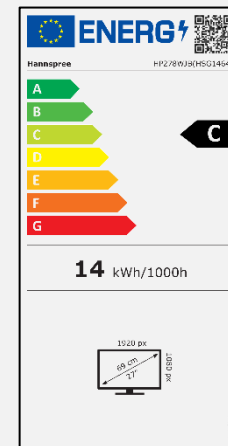

VIEWING ANGLE, VESA

178° 178° Ultra Wide
Viewing Angle

VESA VESA
Wall-Mountable

ERGONOMIC FEATURES

Height
Adjust.
Stand Pivot

Tilt Swivel

Display Size	68,6 cm / 27" Diagonal
Panel Type	TFT – LED Backlight, AHVA Panel *
Aspect Ratio	16:9
Resolution (H x V)	1920 x 1080 Full HD
Brightness (Typ.)	300cd/m ² (Typical)
Contrast (Typ.)	1000:1 (Typical)
Contrast (Active)	10.000.000:1 (Active)
Viewing Angle L/R; U/D	178° H / 178° V (CR >10)
Response Time	5 msec (with OD)
Pixel Pitch	0,3114 (H) x 0,3114 (V) mm
Panel Surface	Anti-Glare, Haze-level 25%; Hard coating (3H)
Display Colors	16.7M Colors
Horizontal Frequency	30 ~ 83 kHz
Vertical Frequency	60 ~ 75 Hz
Max Display Frequency	1920 x 1080 @ 60Hz
Input 1	VGA D-Sub
Input 2	HDMI 1.4
Input 3 & 4	DP 1.2; Audio-In
USB	USB 3.0 HUB (1 up, 2 down)
Speakers	2W x 2, Earphone Jack
Power Consumption	On: 14W; Stand-by: 0,5W; Off: 0,3W
AC Power Range	External PSU DC: 12V – 4A Input: AC 100 ~ 240 Volt; 50 ~ 60 Hz
Product Dimensions	615 x 185 x 400,7~545,2 with stand mm (W x D x H) 615 x 59,1 x 366,3 without stand mm (W x D x H)
Packing Dimensions	687 x 177 x 448 mm (W x D x H)
Net / Gross Weight	5,5 Kg / 7,4 Kg

VESA Mounting	100 x 100 mm
Monitor Stand	Height Adjustable Stand (145 ± 5 mm range)
Tilt / Kensington Lock	-5° ~ +15° (±2°) / Yes
Pivot / Swivel	Yes 90° / Left: 45° - Right: 45°
Controls	Exit (Input) / Menu (Enter) / ▲ (Bri.) / ▼ (Vol.) / Power
Color	Warm, Normal, Cool, User Modes
Preset Mode	PC, ECO, Movie, Game Modes
On Screen Display	7 OSD Languages
Extra Features	<ul style="list-style-type: none"> Built-in Webcam 5Mpixel High Definition with "Pop-up" design for privacy Built-in Stereo Microphone Built-in Speakers Built-in USB 3.0 HUB 1 upstream, 2 downstream Flicker Free / Low Blue Light Mode
Accessory	External Power Supply; Power Cable (1,5m); HDMI Cable (1,5m); USB 3.0 Cable B-A (1,5m); Warranty Card; Quick Start Guide